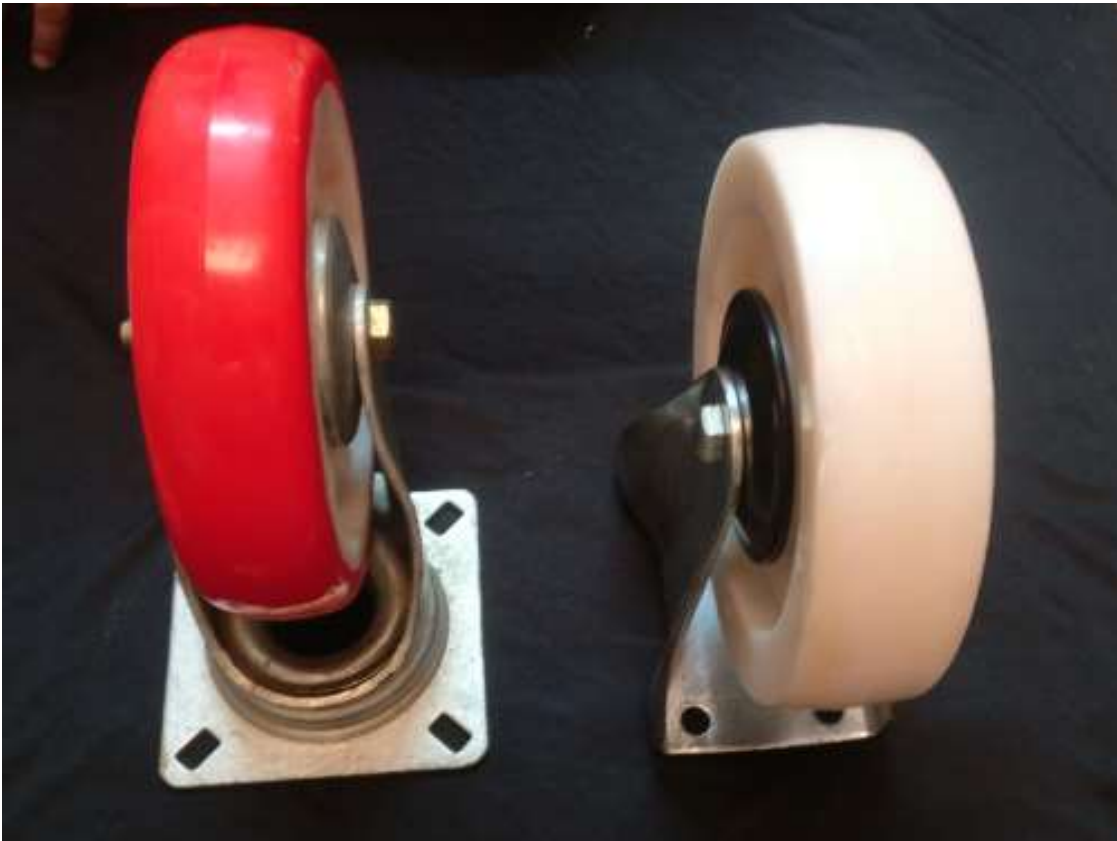

Unique
Manufacturing Co

INDUSTRIAL VIP WHEEL CASTOR

I-LET / FIXED / Locking also available

Size : 8 X 2 [200mm X 50mm] – 4 mm thickness

Type of wheel : PU / CP / Rubber Material

Type of Castor : Plate, Fixed, Locking

Load Capacity : 1500 KG per set

Total Height : 9 inch

Uses : Industrial Use / Heavy load trolley

Industrial VIP Wheel Castor

I-LET / FIXED / LOCK

Size : 6 X 2 [150mm X 50mm] – 4 mm thickness

Type of wheel : PU / CP / Rubber Material

Type of Castor: Plate, Fixed, Locking

Load Capacity : 1000 KG per set

Total Height : 8 inch

Uses : Industrial Use / Heavy load trolley

INDUSTRIAL VIP WHEEL CASTOR
I-LET / REVOLVING / Locking available
Size : 4 X 2 [100mm X 50mm] – 3 mm thickness
Type of wheel : PU / CP / Rubber Material
Type of Castor : Plate, Fixed, Locking
Load Capacity : 800 KG per set
Total Height : 5 inch
Uses : Industrial Use/Heavy load trolley